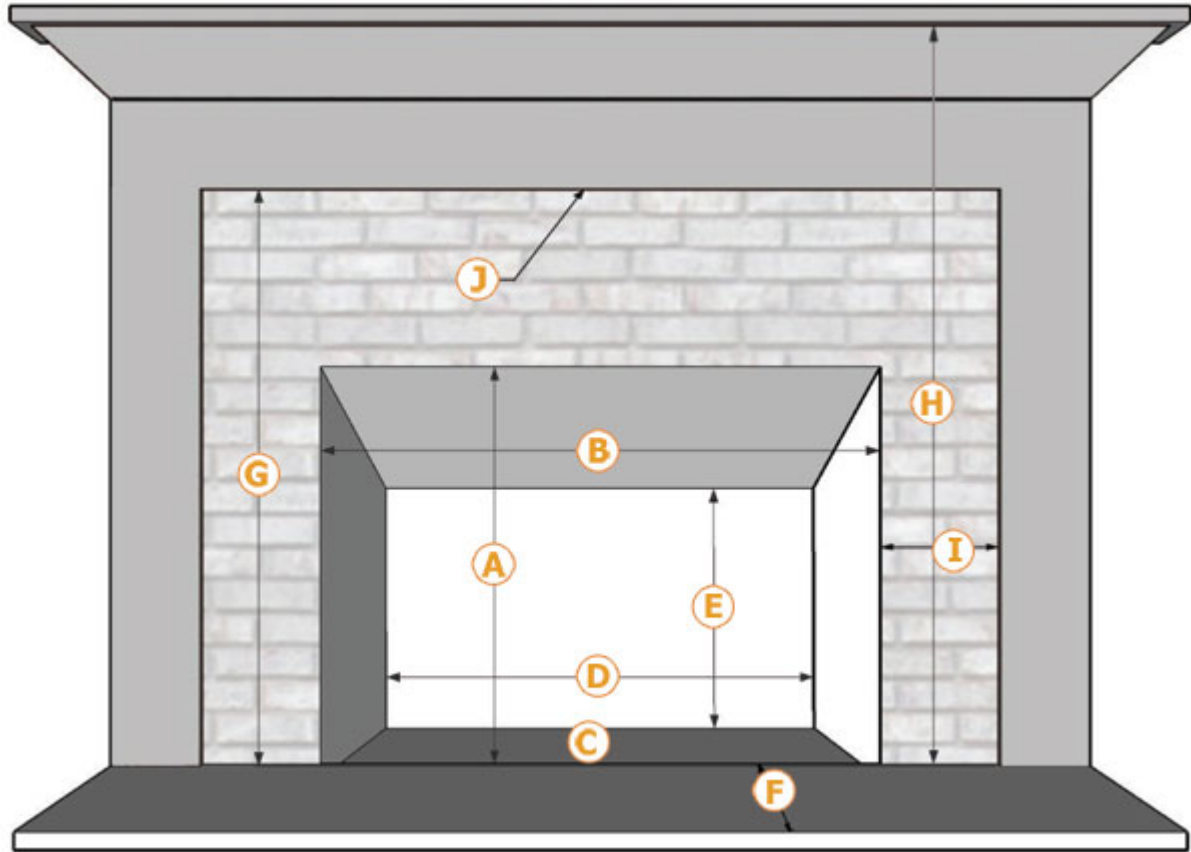

**Don's** WOOD • PELLET • GAS  
**STOVE SHOP** & CHIMNEY CARE

[donsstoveshop.com](http://donsstoveshop.com) 897-4200 Sales & Service

A \_\_\_\_\_

B \_\_\_\_\_

C \_\_\_\_\_

D \_\_\_\_\_

E \_\_\_\_\_

F \_\_\_\_\_